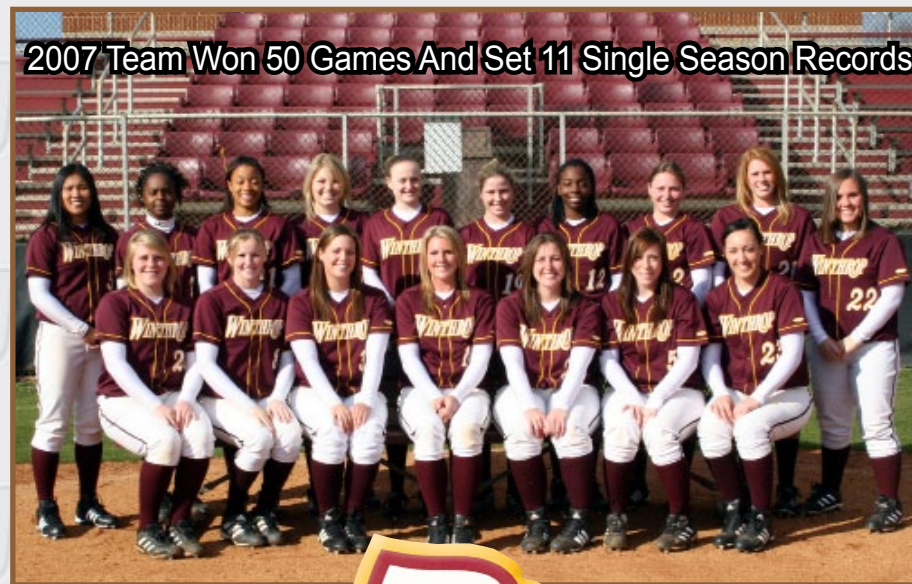

--PITCHING

- **MOST APPEARANCES**
  68 (2007)
- **MOST GAMES STARTED**
  68 (2007)
- **MOST COMPLETE GAMES**
  51 (1990)
- **MOST WINS**
  50 (2007)
- **MOST LOSSES:**
  36 (1992, 1997, 2011)
- **BEST WINNING PERCENTAGE**
  .787 (1987)
- **MOST SHUTOUTS**
  18 (2008)
- **MOST SAVES**
  6 (2009)
- **MOST INNINGS PITCHED**
  455.0 (2004)
- **MOST RUNS ALLOWED**
  265 (2012)
- **MOST EARNED RUNS ALLOWED**
  223 (2012)
- **FEWEST RUNS ALLOWED**
  85 (1989)
- **FEWEST EARNED RUNS ALLOWED**
  26 (1991)
- **MOST STRIKEOUTS**
  396 (2005)
- **FEWEST STRIKEOUTS**
  113 (1987)
- **MOST WALKS**
  200 (2012)
- **FEWEST WALKS**
  66 (1987)
- **MOST HIT BATSMEN**
  104 (2007)
- **MOST WILD PITCHES**
  43 (1992)